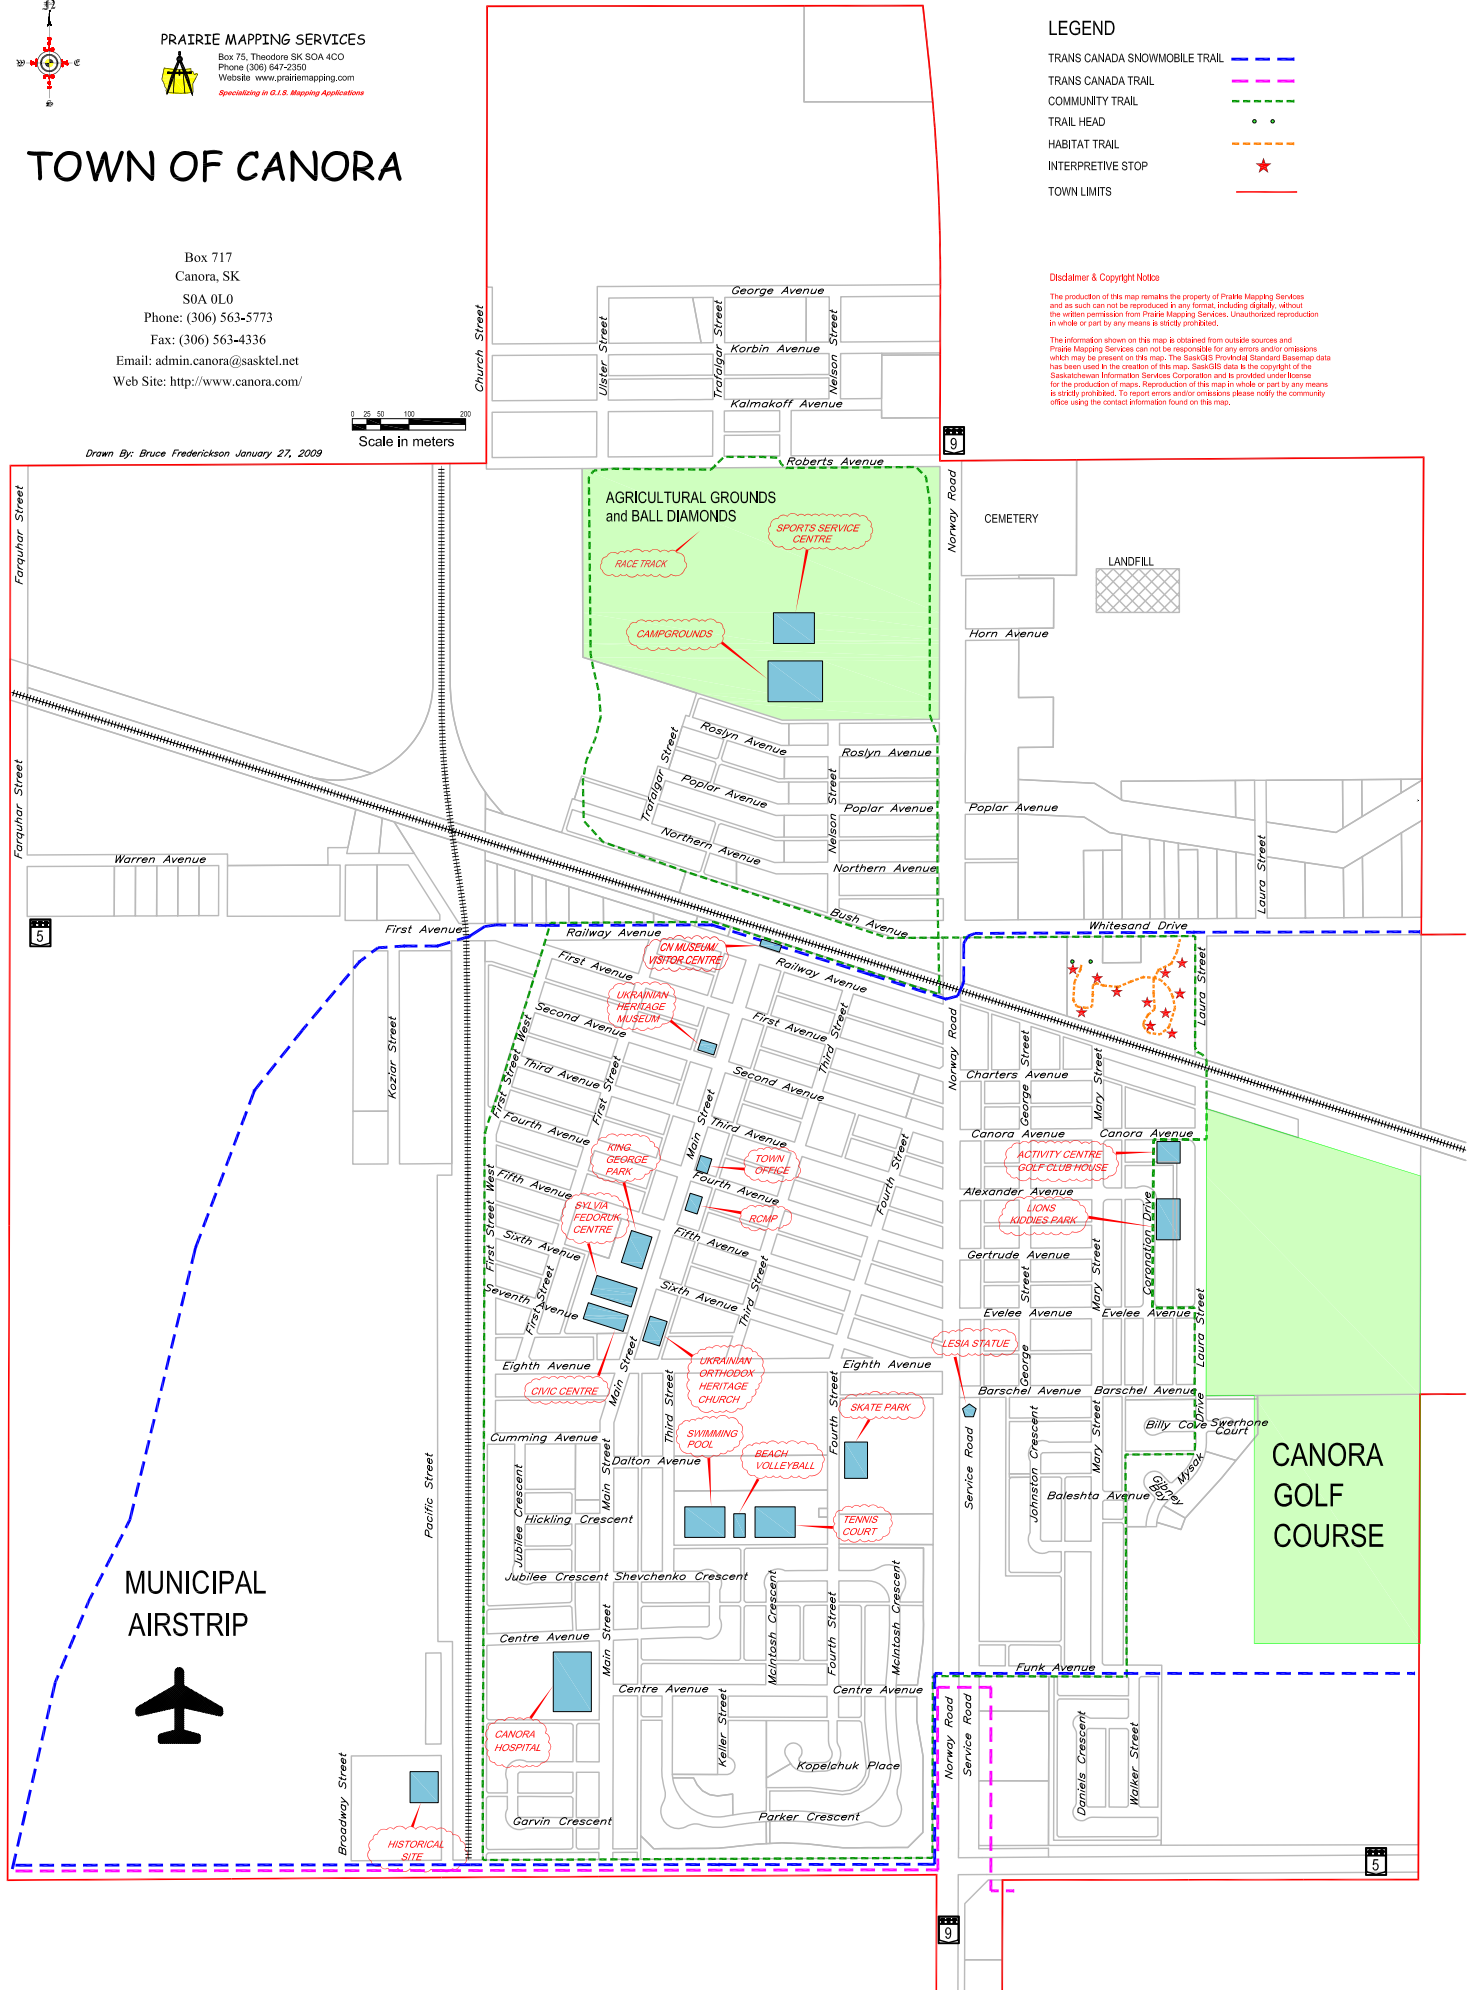

TOWN OF CANORA

Box 717
Canora, SK
S0A 0L0
Phone: (306) 563-5773
Fax: (306) 563-4336
Email: admin.canora@sasktel.net
Web Site: http://www.canora.com/

Drawn By: Bruce Frederickson January 27, 2009

LEGEND

- TRANS CANADA SNOWMOBILE TRAIL
- TRANS CANADA TRAIL
- COMMUNITY TRAIL
- TRAIL HEAD
- HABITAT TRAIL
- INTERPRETIVE STOP
- TOWN LIMITS

Disclaimer & Copyright Notice

MUNICIPAL AIRSTRIP

CANORA GOLF COURSE